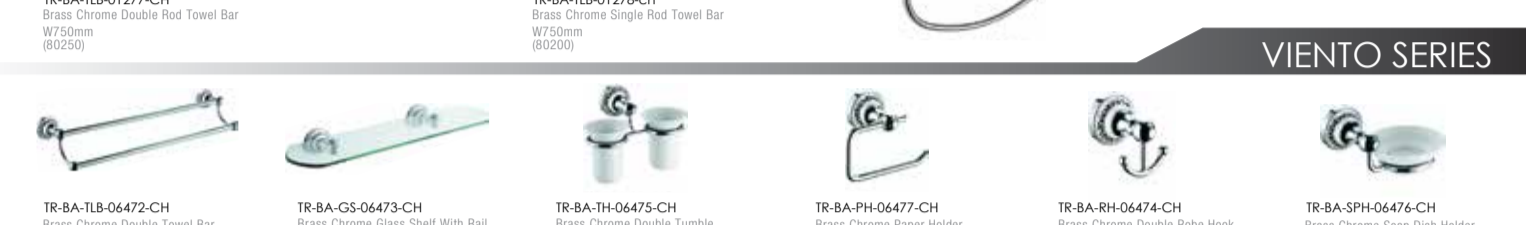

O-ROUND SERIES