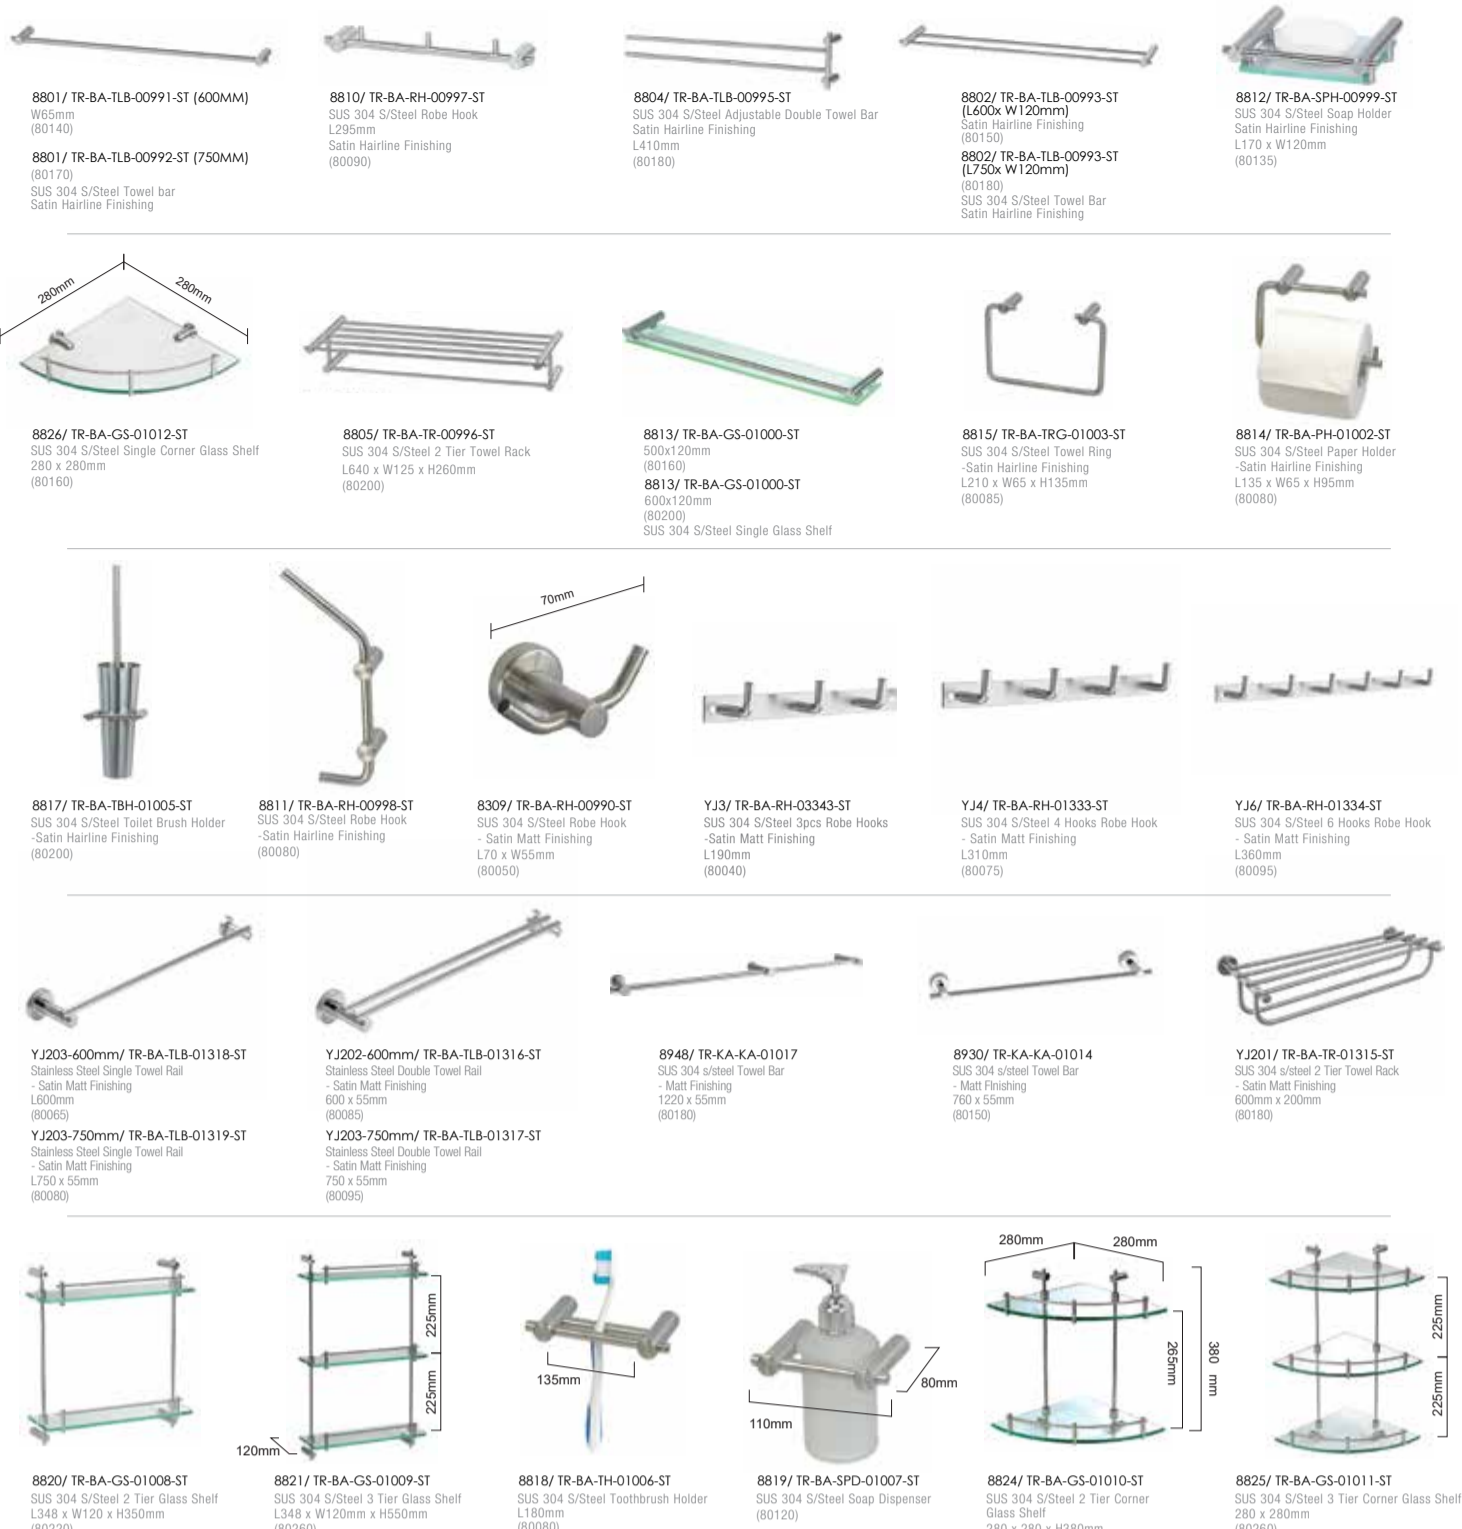

LINEQ SERIES

NEXUS SERIES

SHAMPOO RACK SERIES

FERMO SERIES

SUS304 S/STEEL 7PCS BATHROOM ACCESSORIES SET SERIES

LOFT SERIES

ENZA SERIES

SQ SERIES

VIENTO SERIES

O-ROUND SERIES

TRANZ SERIES

BESTIO SERIES/ BENZITE SERIES

GLASS SHELF SERIES

SAURIAN SERIES

ZENTUX SERIES

VALLI SERIES

ANTIQUE BRASS SERIES

ANTZ SERIES

VICOL SERIES

GRIVAS SERIES

EPEUIS SERIES

OASIS SERIES

RECTUS SERIES

LOFT SERIES

ENZA SERIES

SQ SERIES

VIENTO SERIES

O-ROUND SERIES

TRANZ SERIES

ANTIQUE BRASS SERIES

ANTZ SERIES

VICOL SERIES