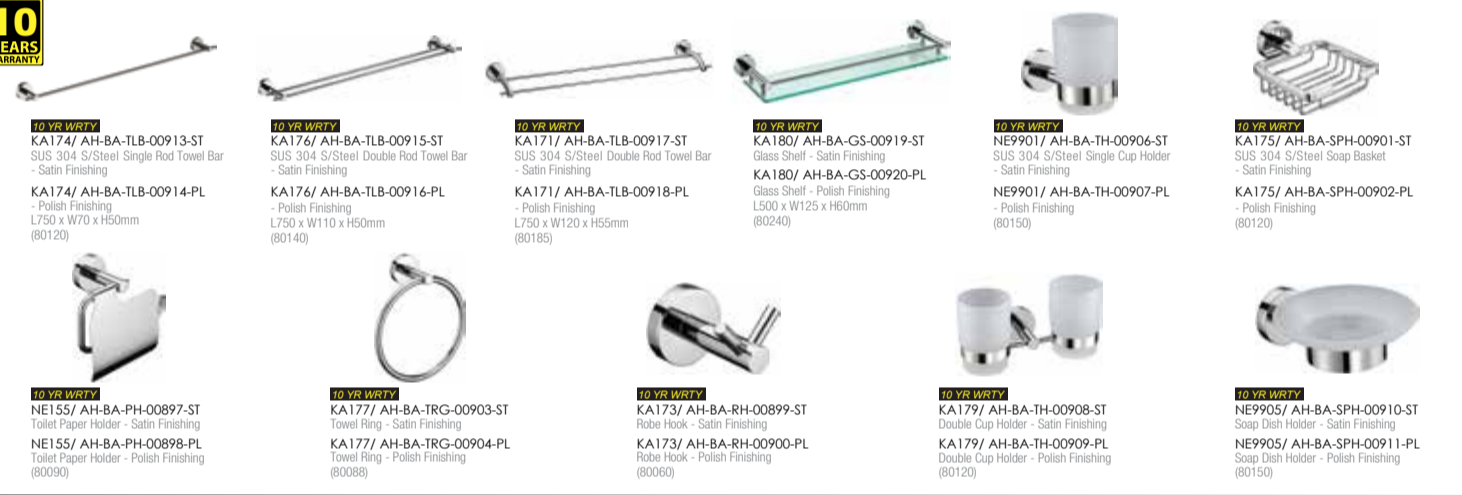

LINEQ SERIES

NEXUS SERIES

SHAMPOO RACK SERIES

FERMO SERIES

SUS304 S/STEEL 7PCS BATHROOM ACCESSORIES SET SERIES

LOFT SERIES

ENZA SERIES

SQ SERIES