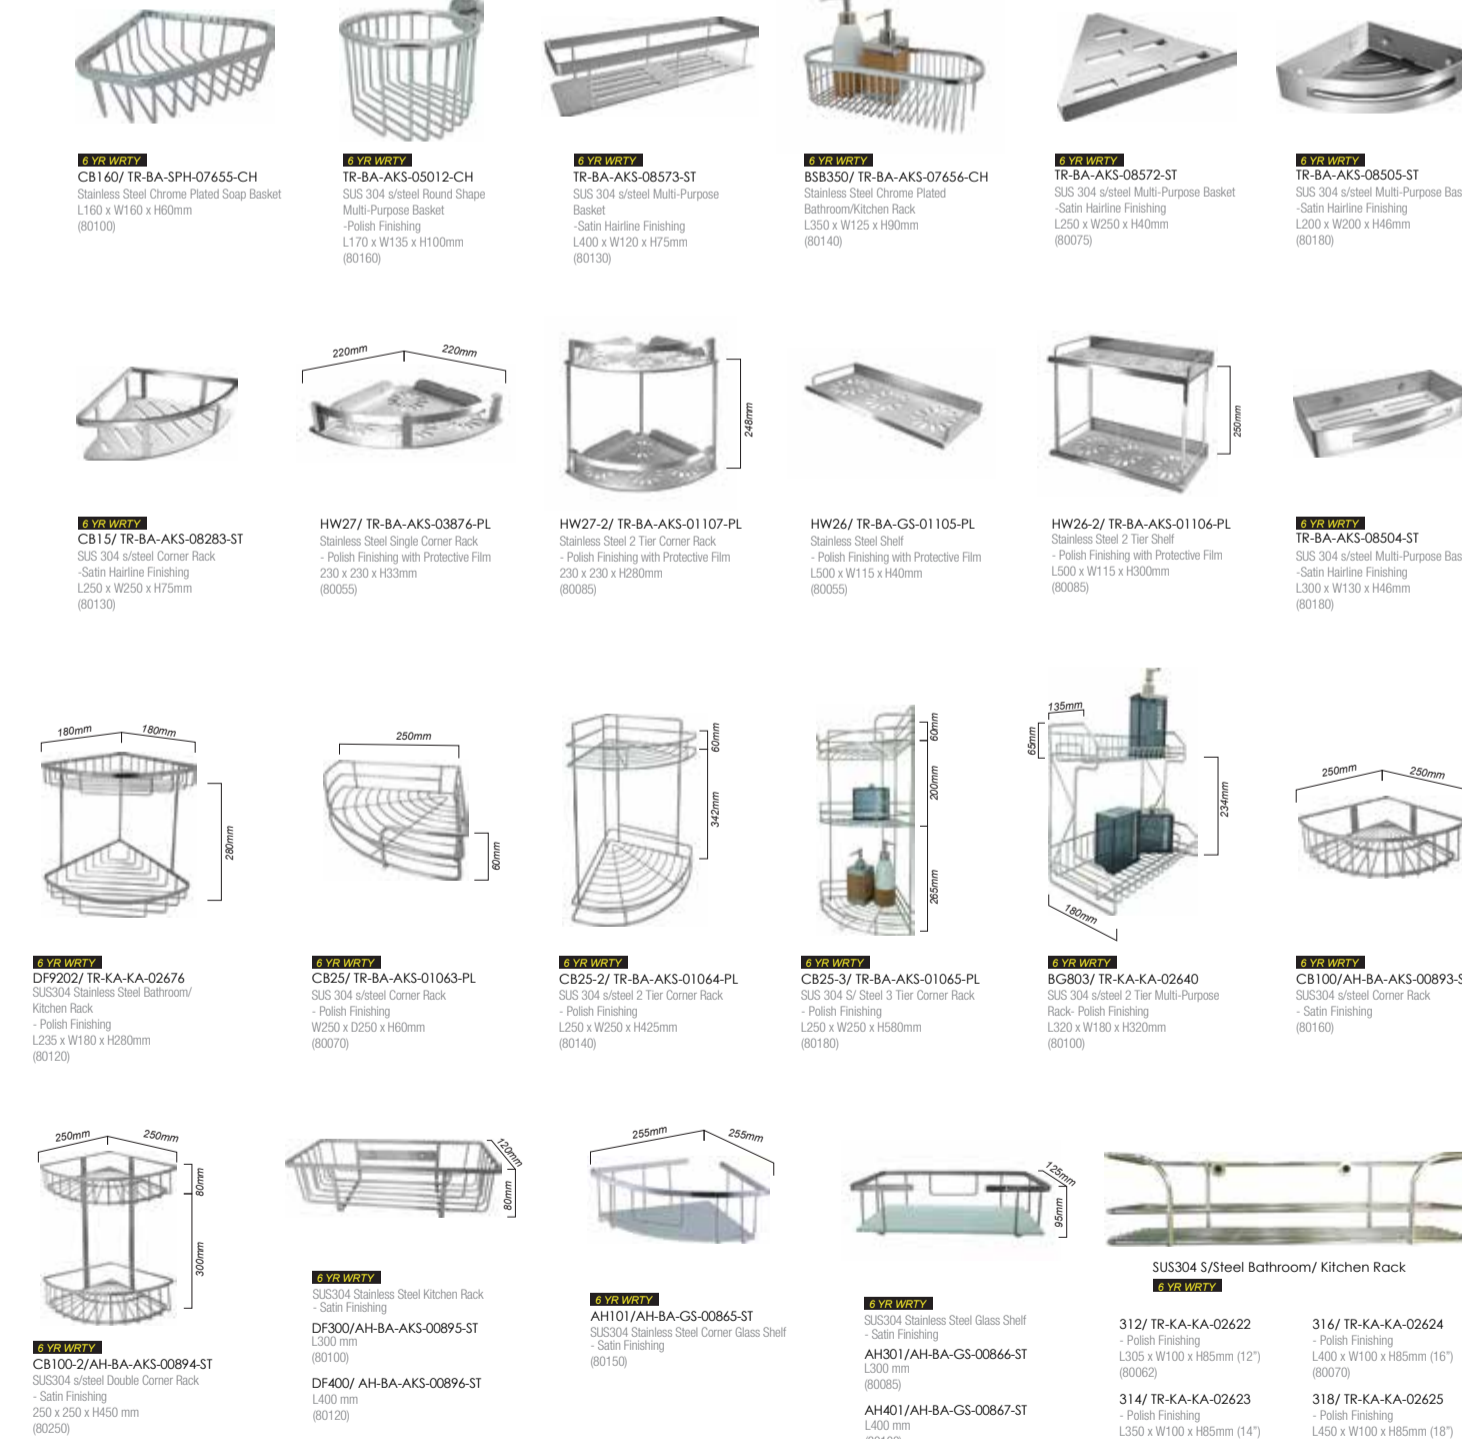

LINEQ SERIES

NEXUS SERIES

SHAMPOO RACK SERIES

FERMO SERIES

SUS304 S/STEEL 7PCS BATHROOM ACCESSORIES SET SERIES

LOFT SERIES

ENZA SERIES

SQ SERIES

VIENTO SERIES

O-ROUND SERIES

TRANZ SERIES

BESTIO SERIES/ BENZITE SERIES

GLASS SHELF SERIES

SAURIAN SERIES

ZENTUX SERIES

VALLI SERIES

ANTIQUE BRASS SERIES

ANTZ SERIES

VICOL SERIES

GRIVAS SERIES

EPEUIS SERIES

OASIS SERIES

RECTUS SERIES

LOFT SERIES

ENZA SERIES

SQ SERIES

VIENTO SERIES

O-ROUND SERIES

TRANZ SERIES

ANTIQUE BRASS SERIES

ANTZ SERIES

VICOL SERIES